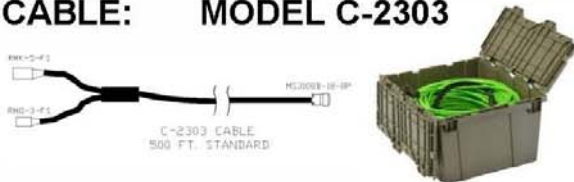

MODEL UWS-3310 COMPLETE UNDERWATER VIDEO SYSTEM

TECHNICAL SPECIFICATIONS

CAMERA: MODEL UWC-325/p

MECHANICAL:
 Weight..... 10 oz. (0.3 kg) Air; 3 oz. (0.1 kg) Seawater
 Depth Rating..... 6560 ft. (2000 m)
 Housing Material..... Delrin
ELECTRICAL:
 Input Voltage..... 12-24 VDC
 Power..... 110 mA @ 12 VDC
CAMERA PROPERTIES:
 Image Device..... 1/3" DSP CCD Sensor (412k pixels)
 Sensitivity..... 0.001 lux
 Resolution..... 750 horizontal lines
 Lens..... 3.6 mm, F1.2, E-Iris
 Focus..... Fixed, 4" to Infinity
 Horizontal FOV..... 70 degrees in water

LIGHT: MODEL UWL-401

MECHANICAL:
 Weight..... 8 oz. (0.2 kg) Air; 3 oz. (0.1 kg) Seawater
 Depth Rating..... 6560 ft. (2000 m)
 Housing Material..... Anodized Aluminum
ELECTRICAL:
 Input Voltage..... 24 VDC
 Power..... 20 Watts
LIGHT PROPERTIES:
 Light Output..... 960 lux @ 1 m (2150 lumens) @ 3000 K

CABLE: MODEL C-2303

ELECTRICAL:
 Conductors..... 16 ea. #22 awg; 1 RG-59 Coax
MECHANICAL:
 Length..... 330 ft. (100m) Standard
 Diameter..... 0.35" (8.9 mm)
 Jacket..... Polyurethane (orange)
 Breaking Strength..... 1200 lbs. (540 kg)

CONSOLE: MODEL CON-3300

MECHANICAL:
 Size..... 18.5" W x 6" H x 14.5" D (47 x 15 x 37 cm)
 Weight..... 23 lbs. (10.4 kg)
ELECTRICAL:
 Power..... 110-240 VAC; 50/60Hz.; 100 watts
 Light Control..... Variable control 0-100%.
 Monitor..... 15" 2000 nit, LCD Color w/audio.
 Safety..... Low voltage output to Diver
 Connections..... Front panel connections for umbilical
 Recorder..... SD DVR
 (standard on all consoles)